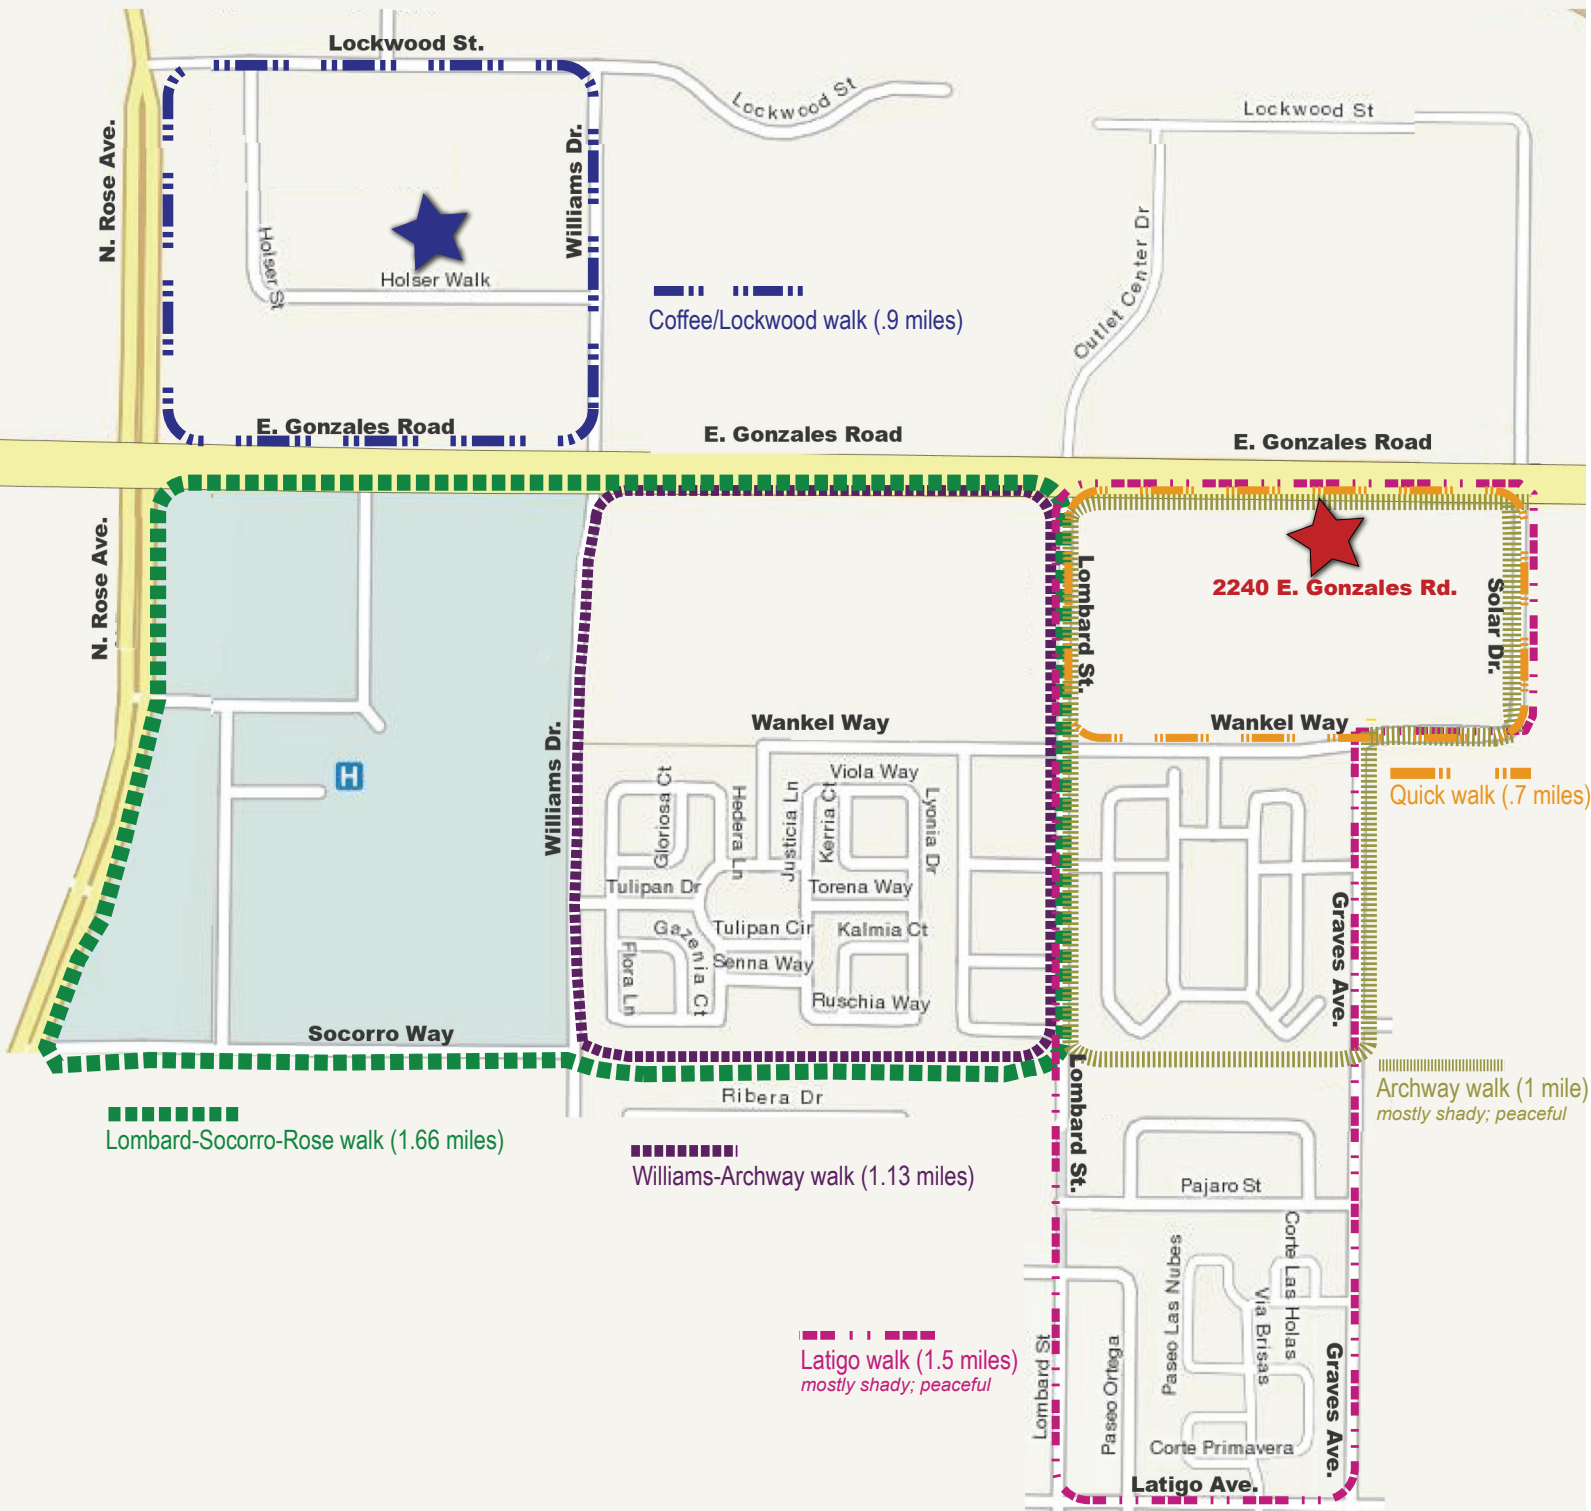

Move More @ Work!

2240 E. Gonzales Road Walking Map

Note:

2240 to Gonzales Road: add 220 ft (.04 miles)

2240 to Lombard: add 745 ft (.15 miles)

Holser to Gonzales & Williams : add 525 ft (.1 miles)