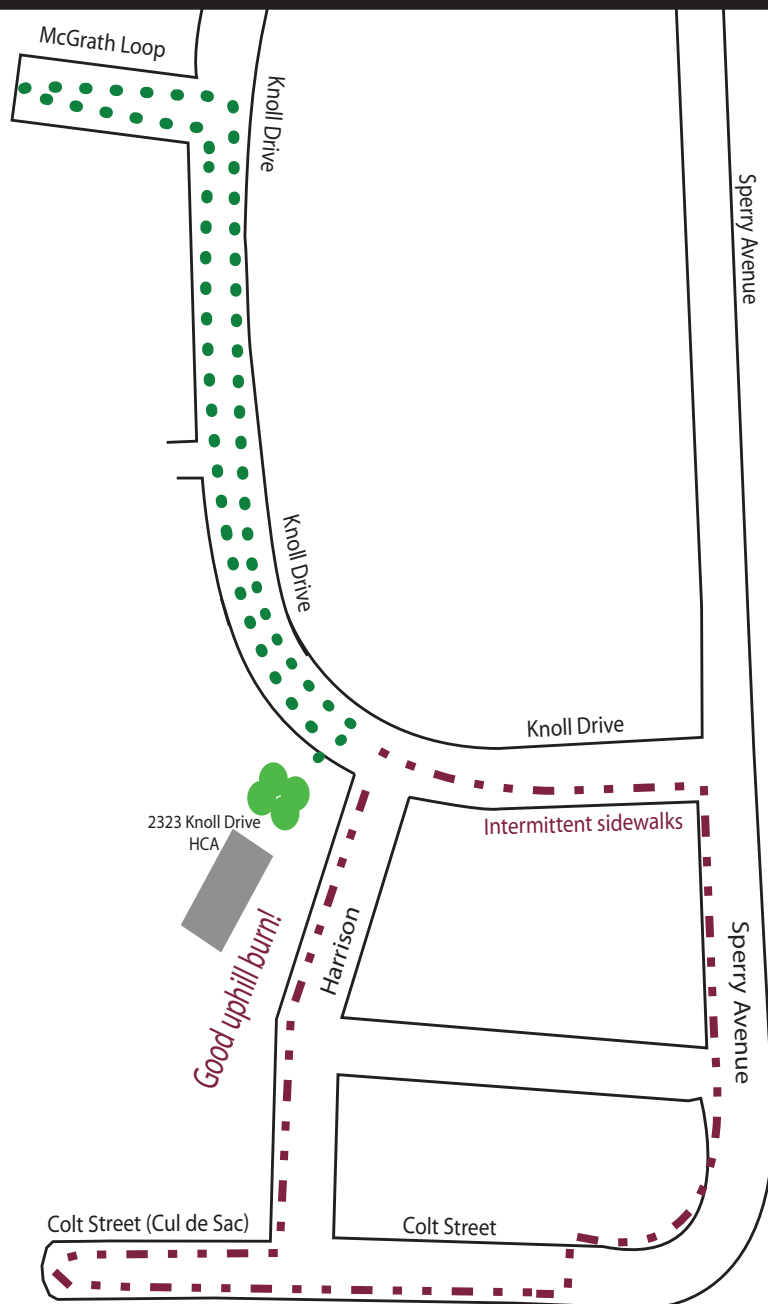

# KNOLL AREA WALKS

## 2323 Knoll Drive Ventura, CA .6-Mile Walk

### **Knoll-Sperry-Colt Cul de Sac: .6 miles (break walk)**

--- Begin at Knoll Drive front of HCA Building--follow and complete the loop end where you began.

### **McGrath Loop & Back: .6 miles (Non-aromatic break walk)**

... Begin at any point--follow and complete the loop and end where you began.