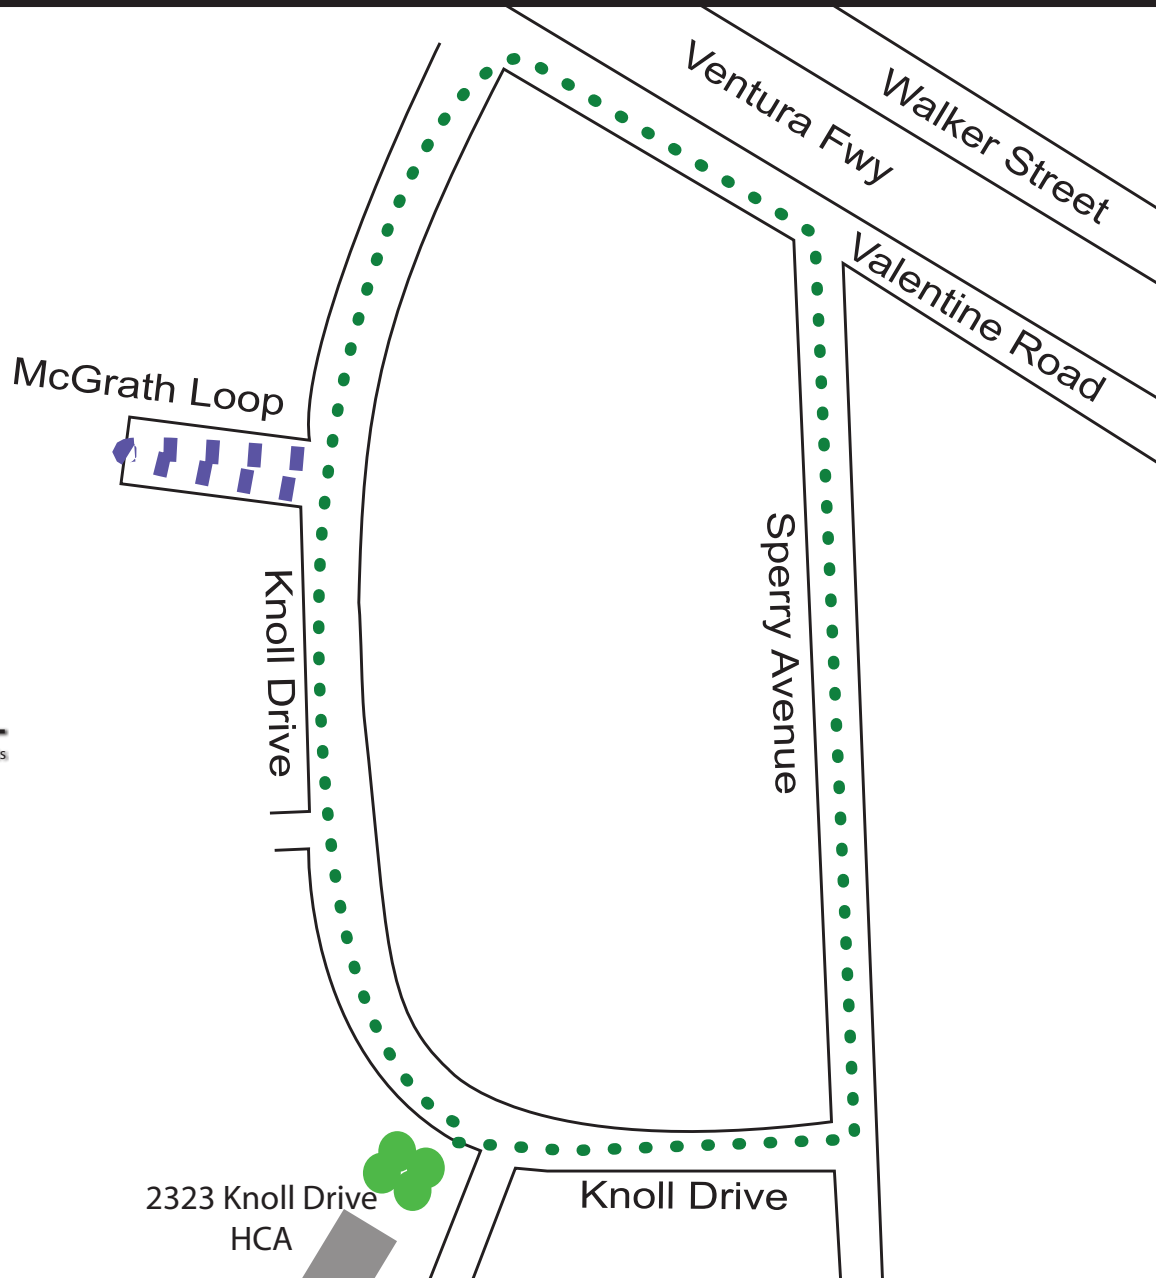

KNOLL AREA WALKS

2323 Knoll Drive

Ventura, CA

.9-Mile Walk

Promoting Good Health and Helping Manage Health Care Costs

Knoll-Valentine-Sperry Loop: .9 miles

..... Begin at any point--follow and complete the loop.

■ ■ ■ Adding the McGrath Loop makes this a 1-mile walk