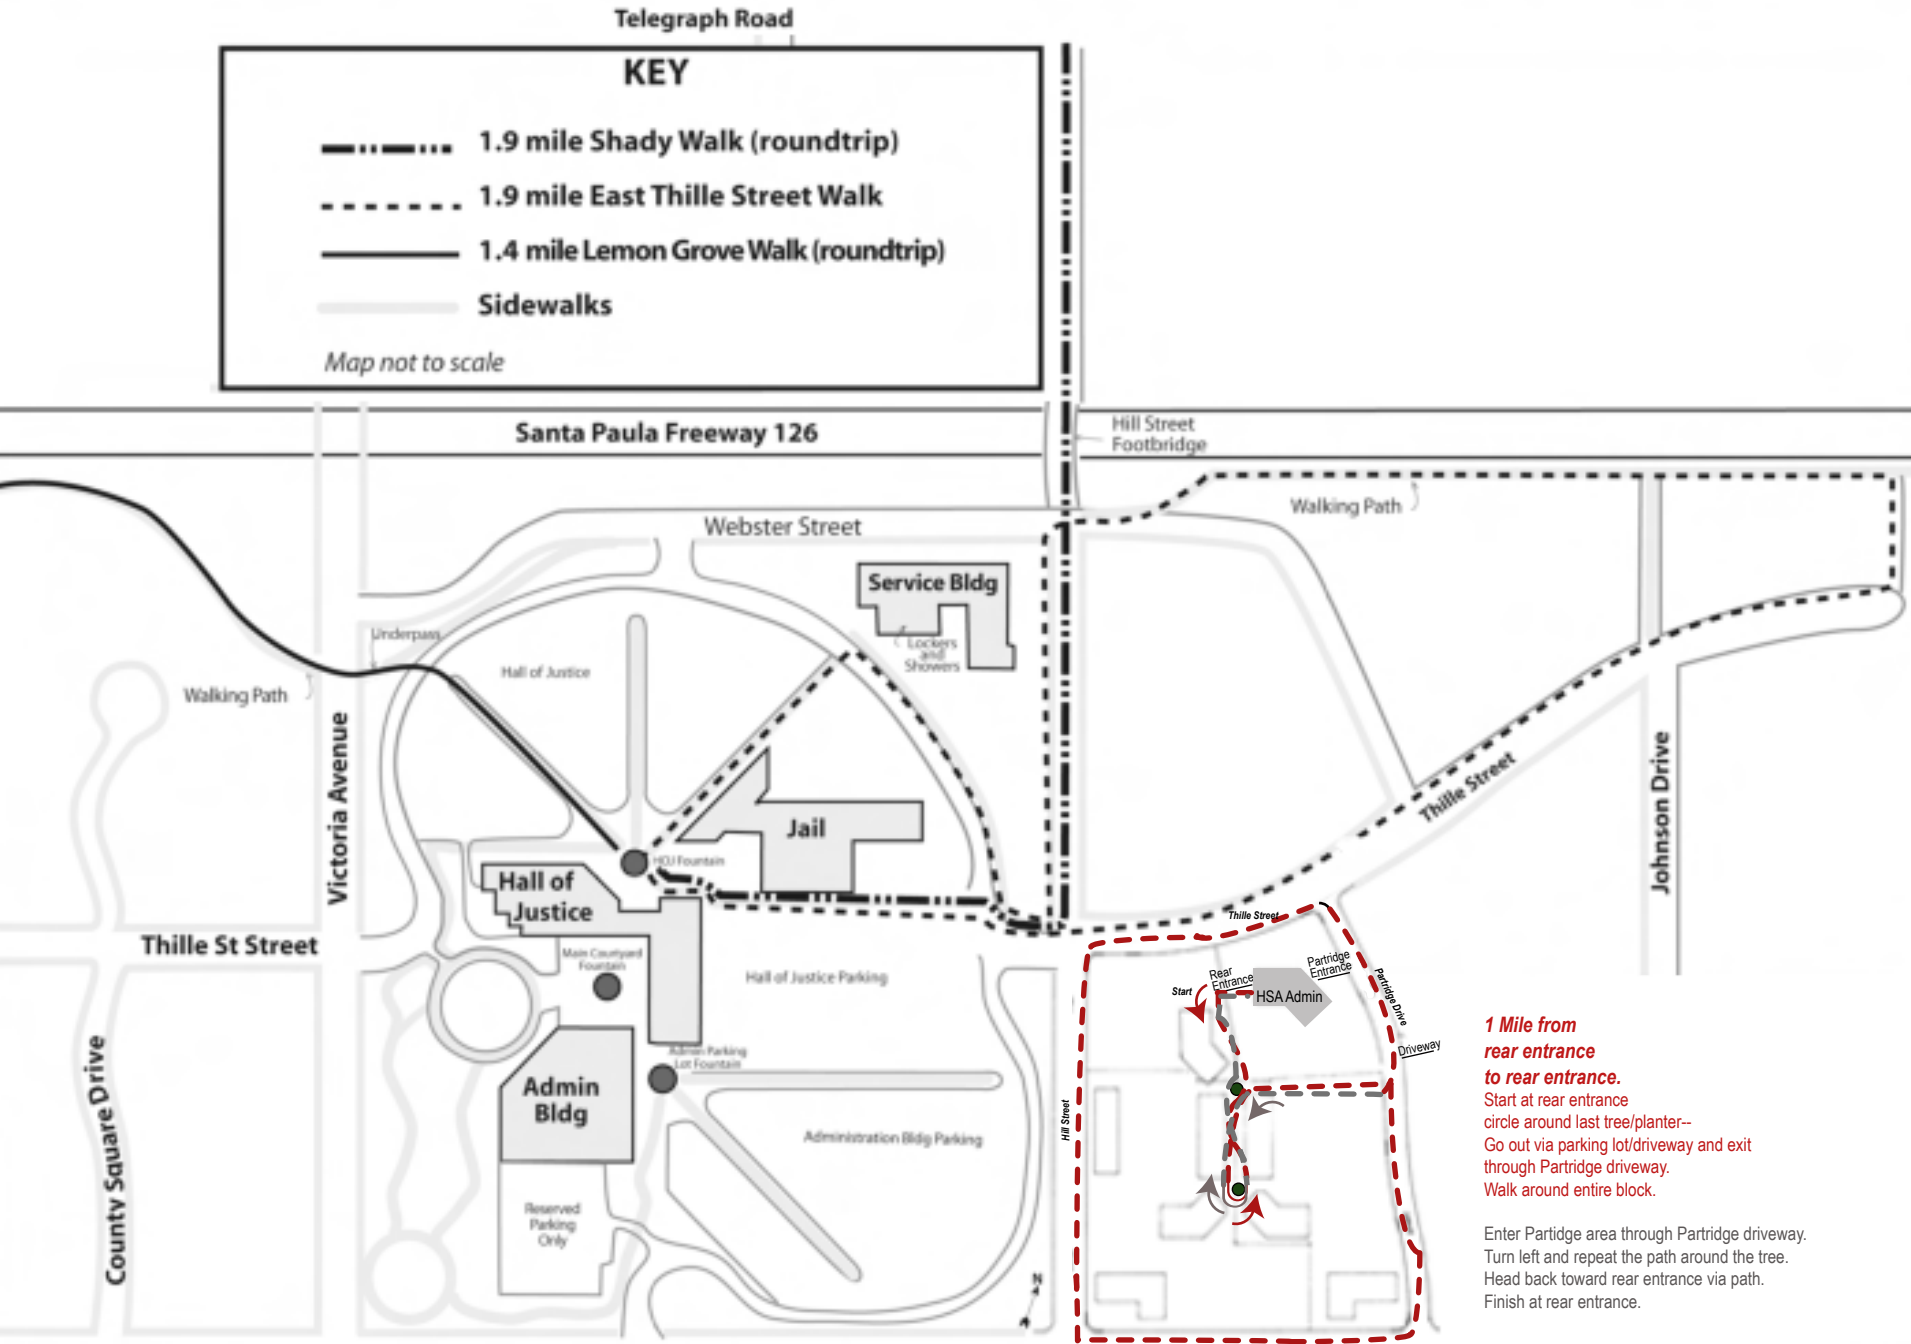

Walking Paths in the Vicinity of the County Government Center

KEY

-  1.9 mile Shady Walk (roundtrip)
-  1.9 mile East Thille Street Walk
-  1.4 mile Lemon Grove Walk (roundtrip)
-  Sidewalks

Map not to scale

1 Mile from rear entrance to rear entrance.
 Start at rear entrance circle around last tree/planter-- Go out via parking lot/driveway and exit through Partridge driveway. Walk around entire block.

Enter Partridge area through Partridge driveway. Turn left and repeat the path around the tree. Head back toward rear entrance via path. Finish at rear entrance.