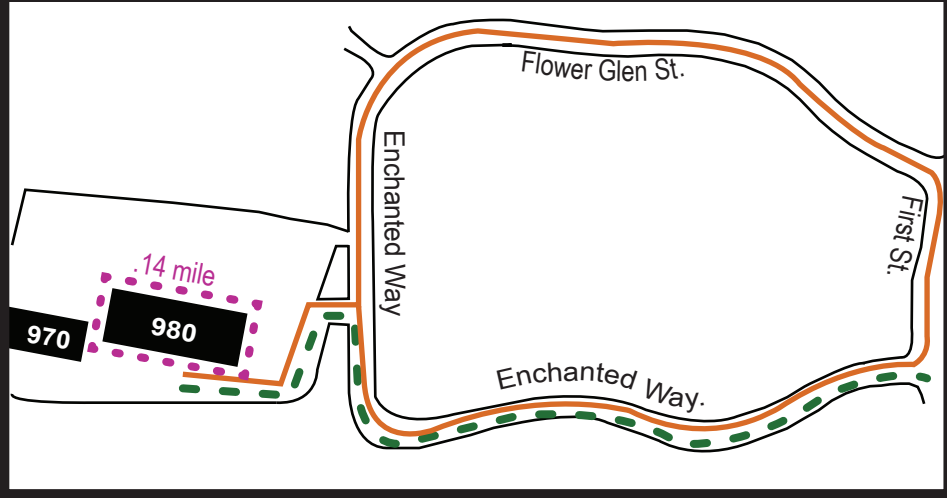

- - - - **Perimeter of "980" through the parking lot: (.14-mile)** CAUTION CARS
Go around 4 times for a (.55-mile) break walk
- - - - **"980" to corner of First//Flower Glen St: (.73-mile)** break walk
Start at "980"; take Enchanted Way to First St and back.
- **"980" Flower Glen/Enchanted Way Loop: (.87-mile)**
Start at "980"; take Flower Glen or Enchanted Way around to First St and loop back around to "980".

Tested and verified by the Wellness Program

Promoting Good Health and Helping Manage Health Care Costs

----- Enchanted Way & Simi Town Center Way/Jefferson Loop: (2.87-miles)

Start at "980"; take Flower Glen St. around past First St toward the Simi Town Center, (Simi Town Center Way). Loop all the way around to Jefferson Way. Take Jefferson Way around to Simi Town Center Way then make a right and proceed across First St toward Flower Glen St. Continue to follow around and end at "980".