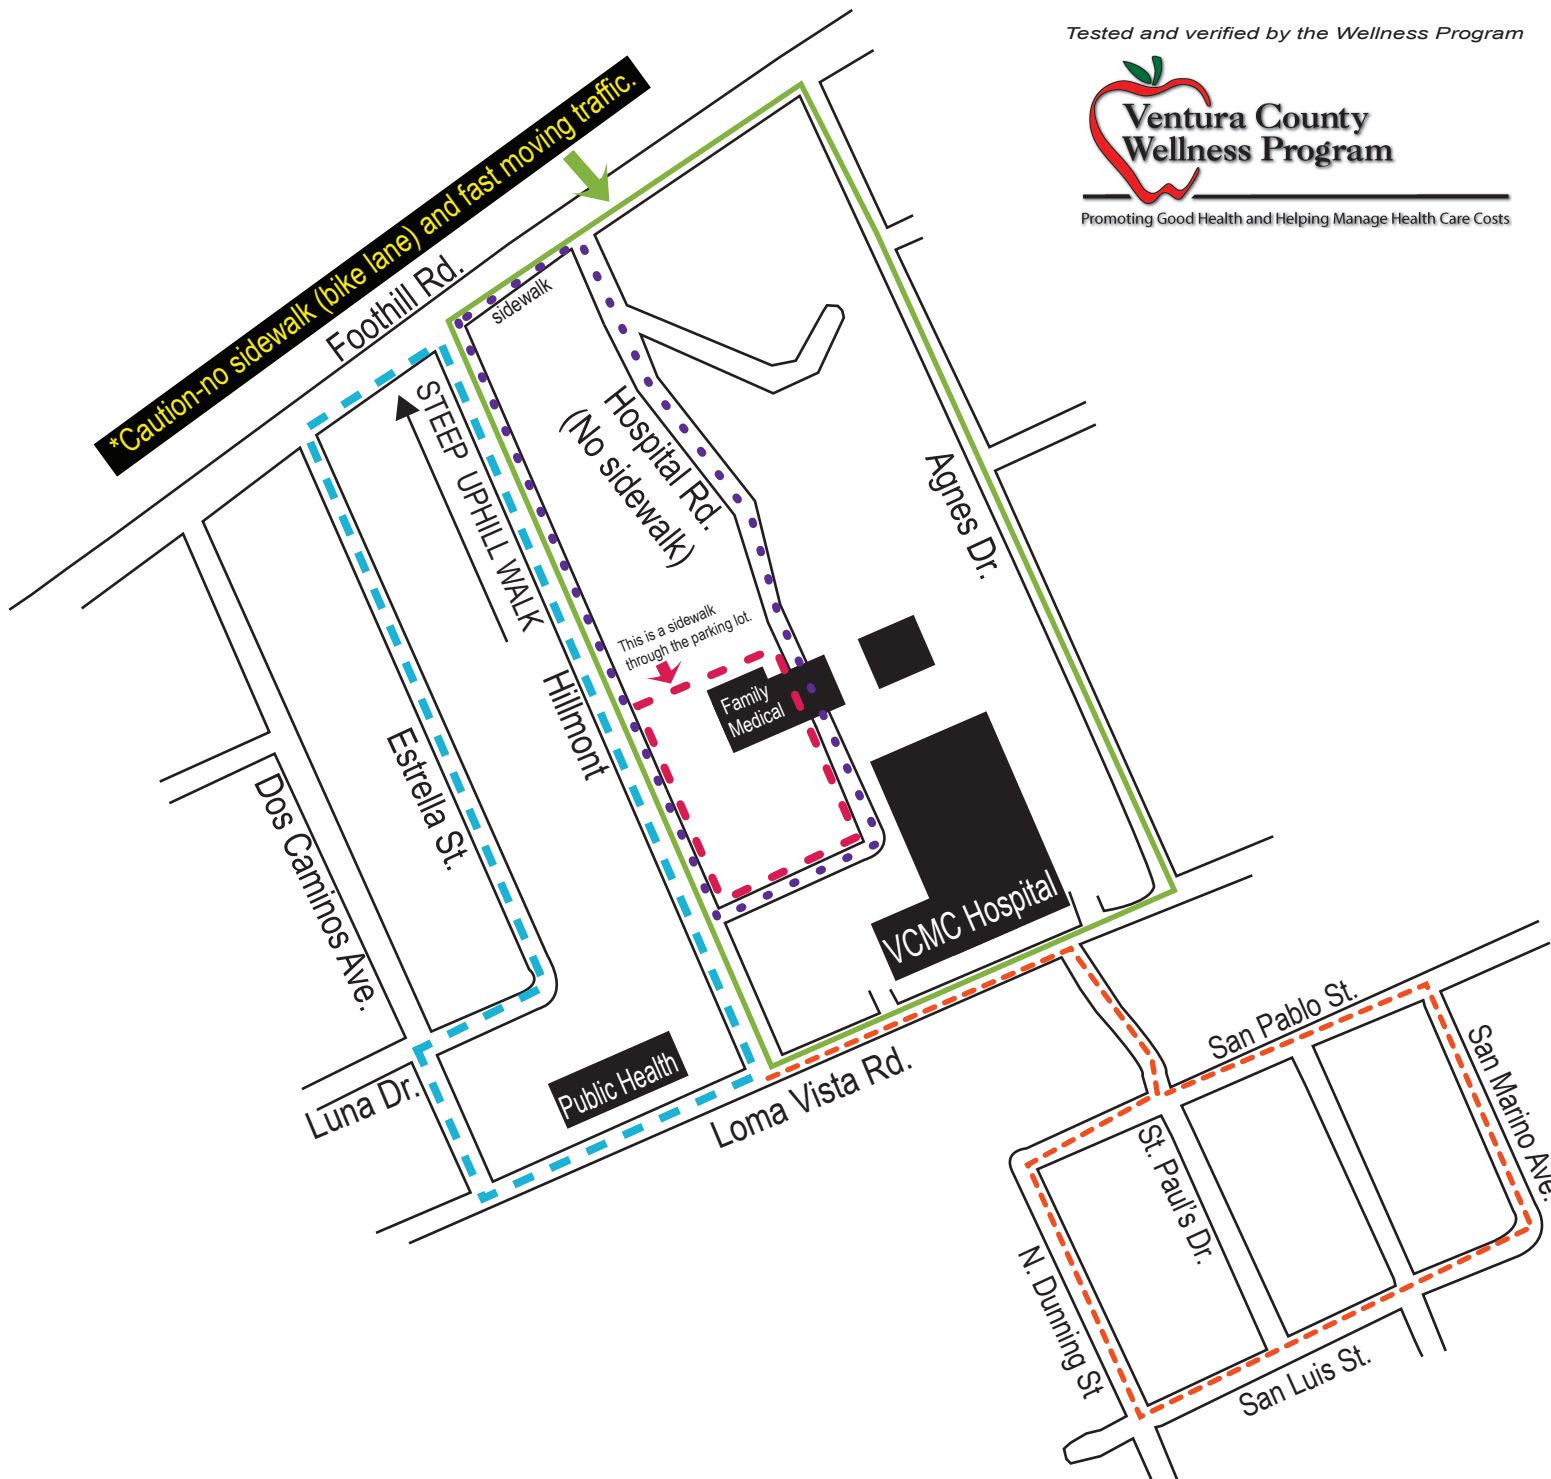

VCMC HOSPITAL--VENTURA/FOOTHILL/LOMA VISTA AREA

- - - - **Hillmont-Estrella Loop:** (.88-mile)
- **Hillmont-Agnus Loop:** (1-mile) shady walk
- - - - **Hospital Entrance-Hillmont-Parking Lot Loop:** (1/3-mile) quick-break walk.
- • • • **Hillcrest-Hospital Rd Loop:** (.64-mile) longer-break walk
- - - - **St. Paul's -San Luis- San Pablo Loop:** (.98-mile) Starting from corner of Hillmont/Loma Vista. ALL sidewalk.