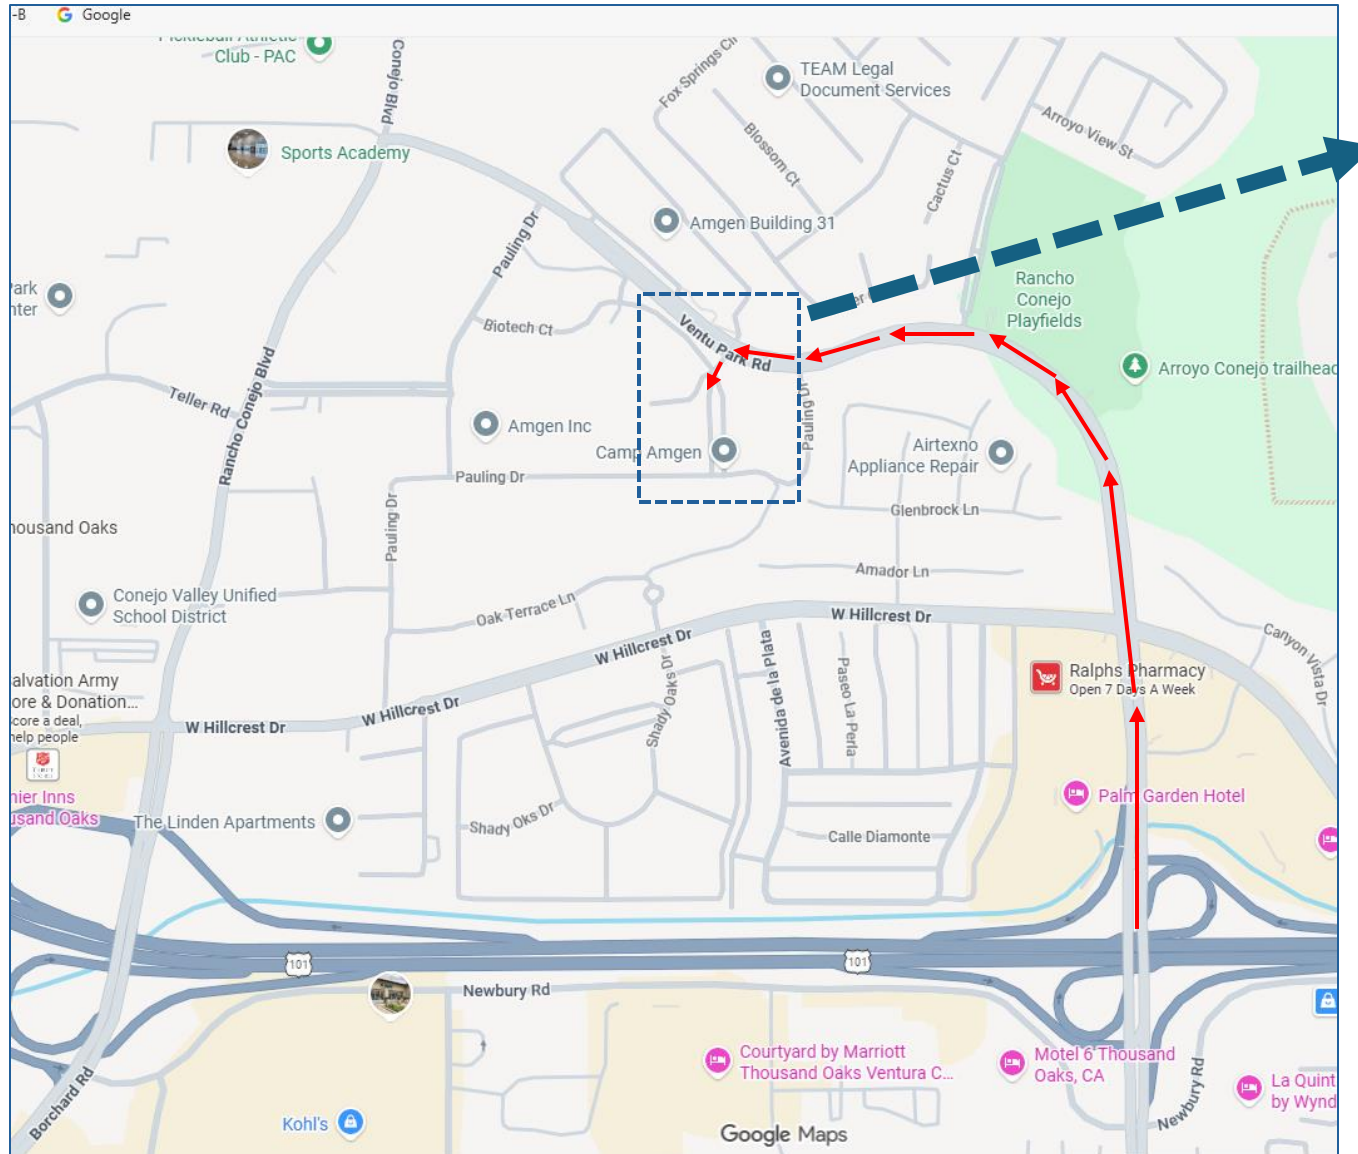

Driving Directions to Amgen

- Enter 1650 Biotech Court, Thousand Oaks, CA, in Waze or favorite mapping program
- Exit 101 Freeway at Ventu Park Road, turn north, passing through Hillcrest and Lawrence Drive
- At the 4th signal, turn left on Biotech Ct
- Amgen Security officer will direct you to parking