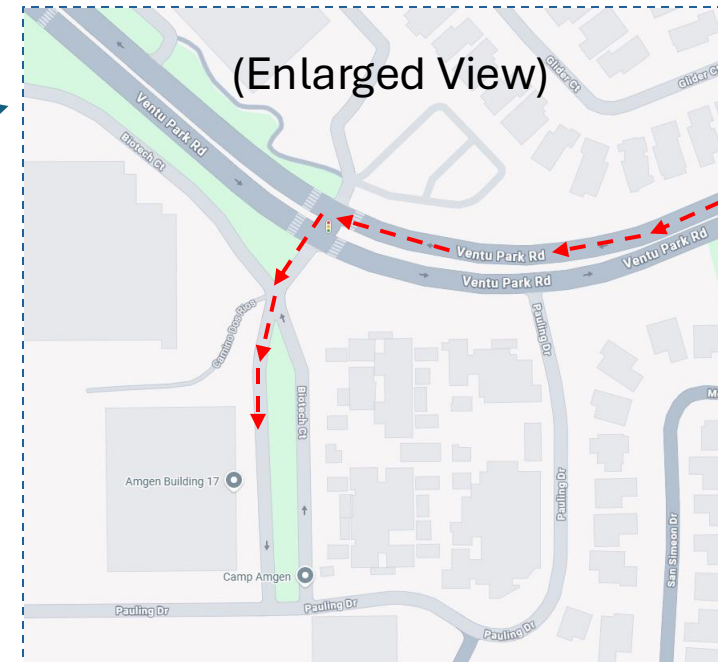

Driving Directions to Amgen

- Enter 1650 Biotech Court, Thousand Oaks, CA, in Waze or favorite mapping program
- Exit 101 Freeway at Ventu Park Road, turn north, passing through Hillcrest and Lawrence Drive
- At the 4th signal, turn left on Biotech Ct
- Amgen Security officer will direct you to parking